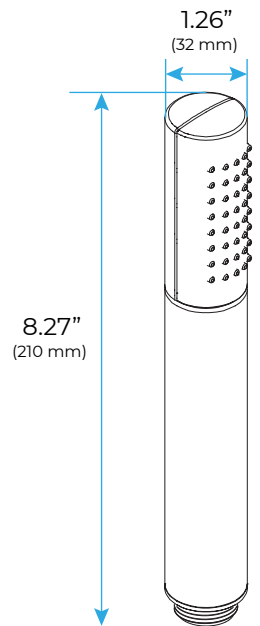

MATTE BLACK CEILING MOUNT ROUND SHOWER HEAD WITH 2-WAY CONCEALED THERMOSTATIC MIXER SHOWER SET WITH ROUND HANDHELD SHOWER SPECIFICATIONS

Shower Head

1/2" NPT inlets
Easy clean nozzles
Flow Rate: 9.5L/min 2.5 GPM

Available in multiple sizes

Mixer Connections

Hand Shower

All dimensions and specifications are nominal and may vary. Use actual products for accuracy in critical situations.